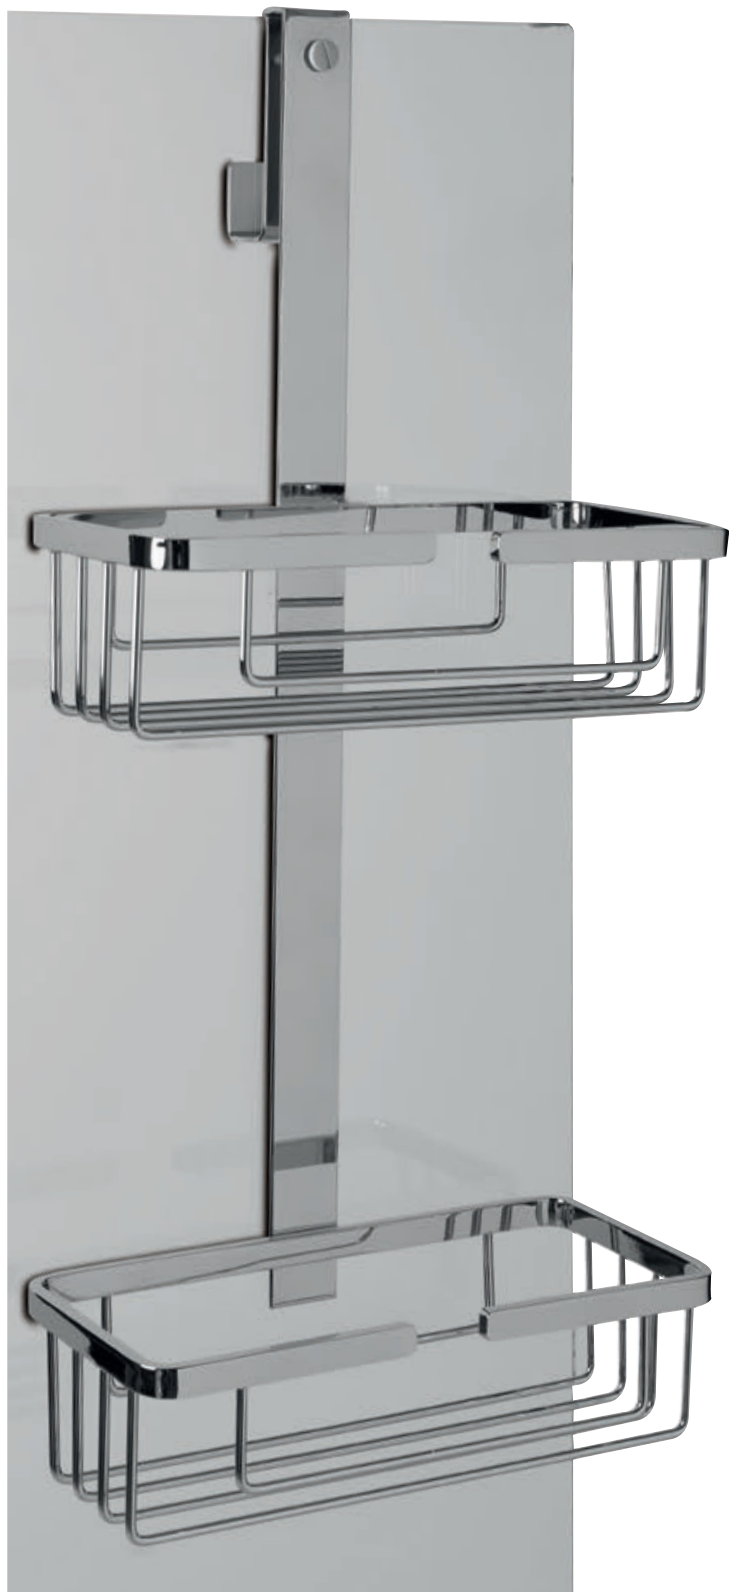

Our baskets are made entirely of solid brass. and available in many finishes.

APPY2

Griglia doppia con Gancio per Box Doccia
Double Basket and Hook for Crystal Shower Box
A 3.5200 B 4.1580
L. 25 - H. 57 - P. 12