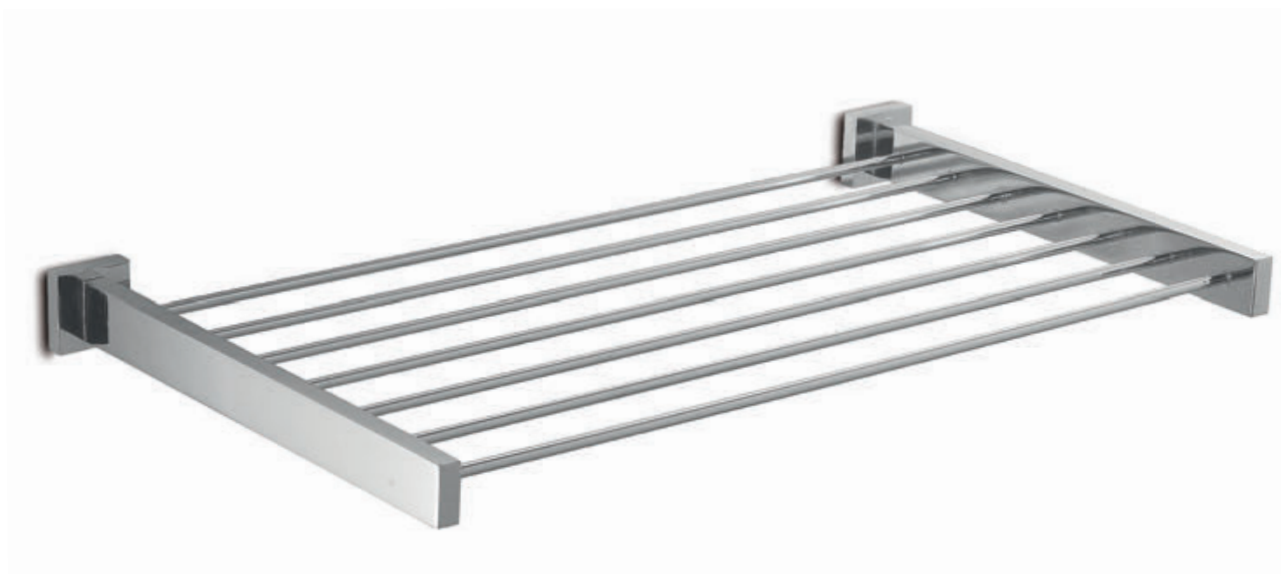

SK99

Griglia Porta Teli SK
Shelf for towels SK
A 6.9300 B 8.0300
L. 53 - H. 4 - P. 30