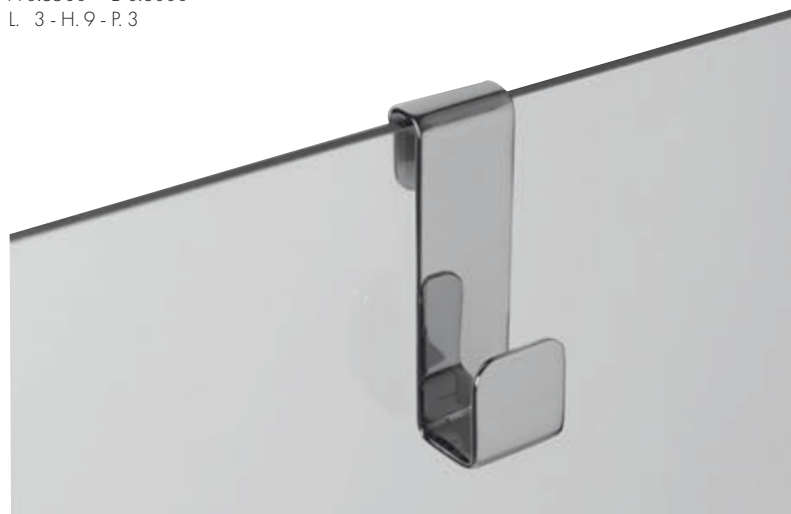

APPY1

Gancio Accappatoio per Box Doccia
Hook for Crystal Shower Box
A 0.6500 B 0.8000
L. 3 - H. 9 - P. 3