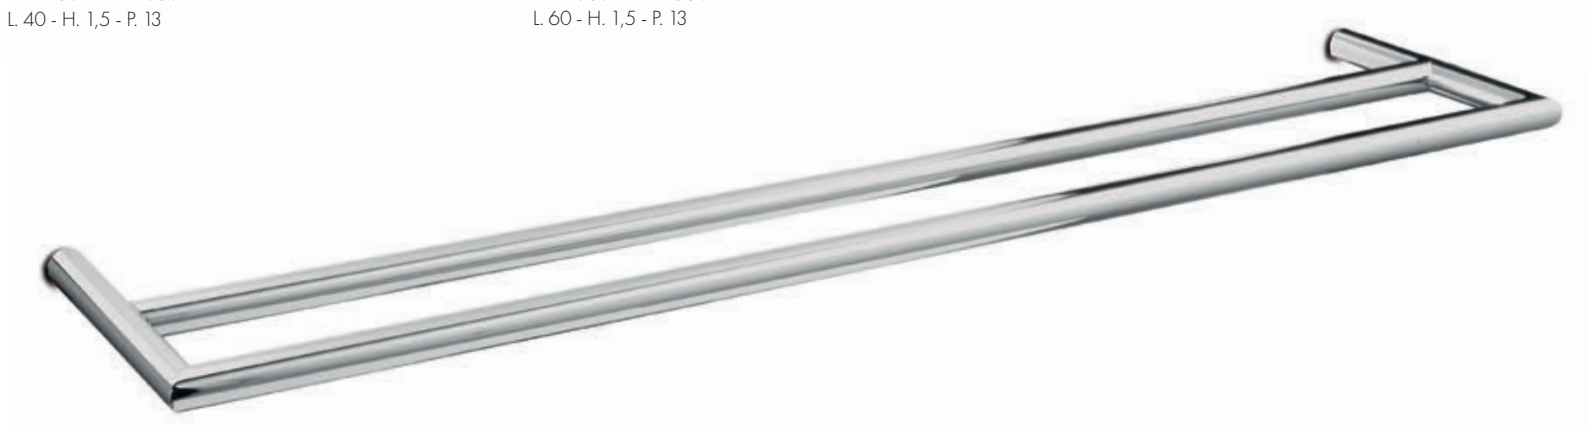

GU08B

Porta Salviette Doppio cm. 40
Double Towel holder cm. 40
A 1.7160 B 1.9360
L. 40 - H. 1,5 - P. 13