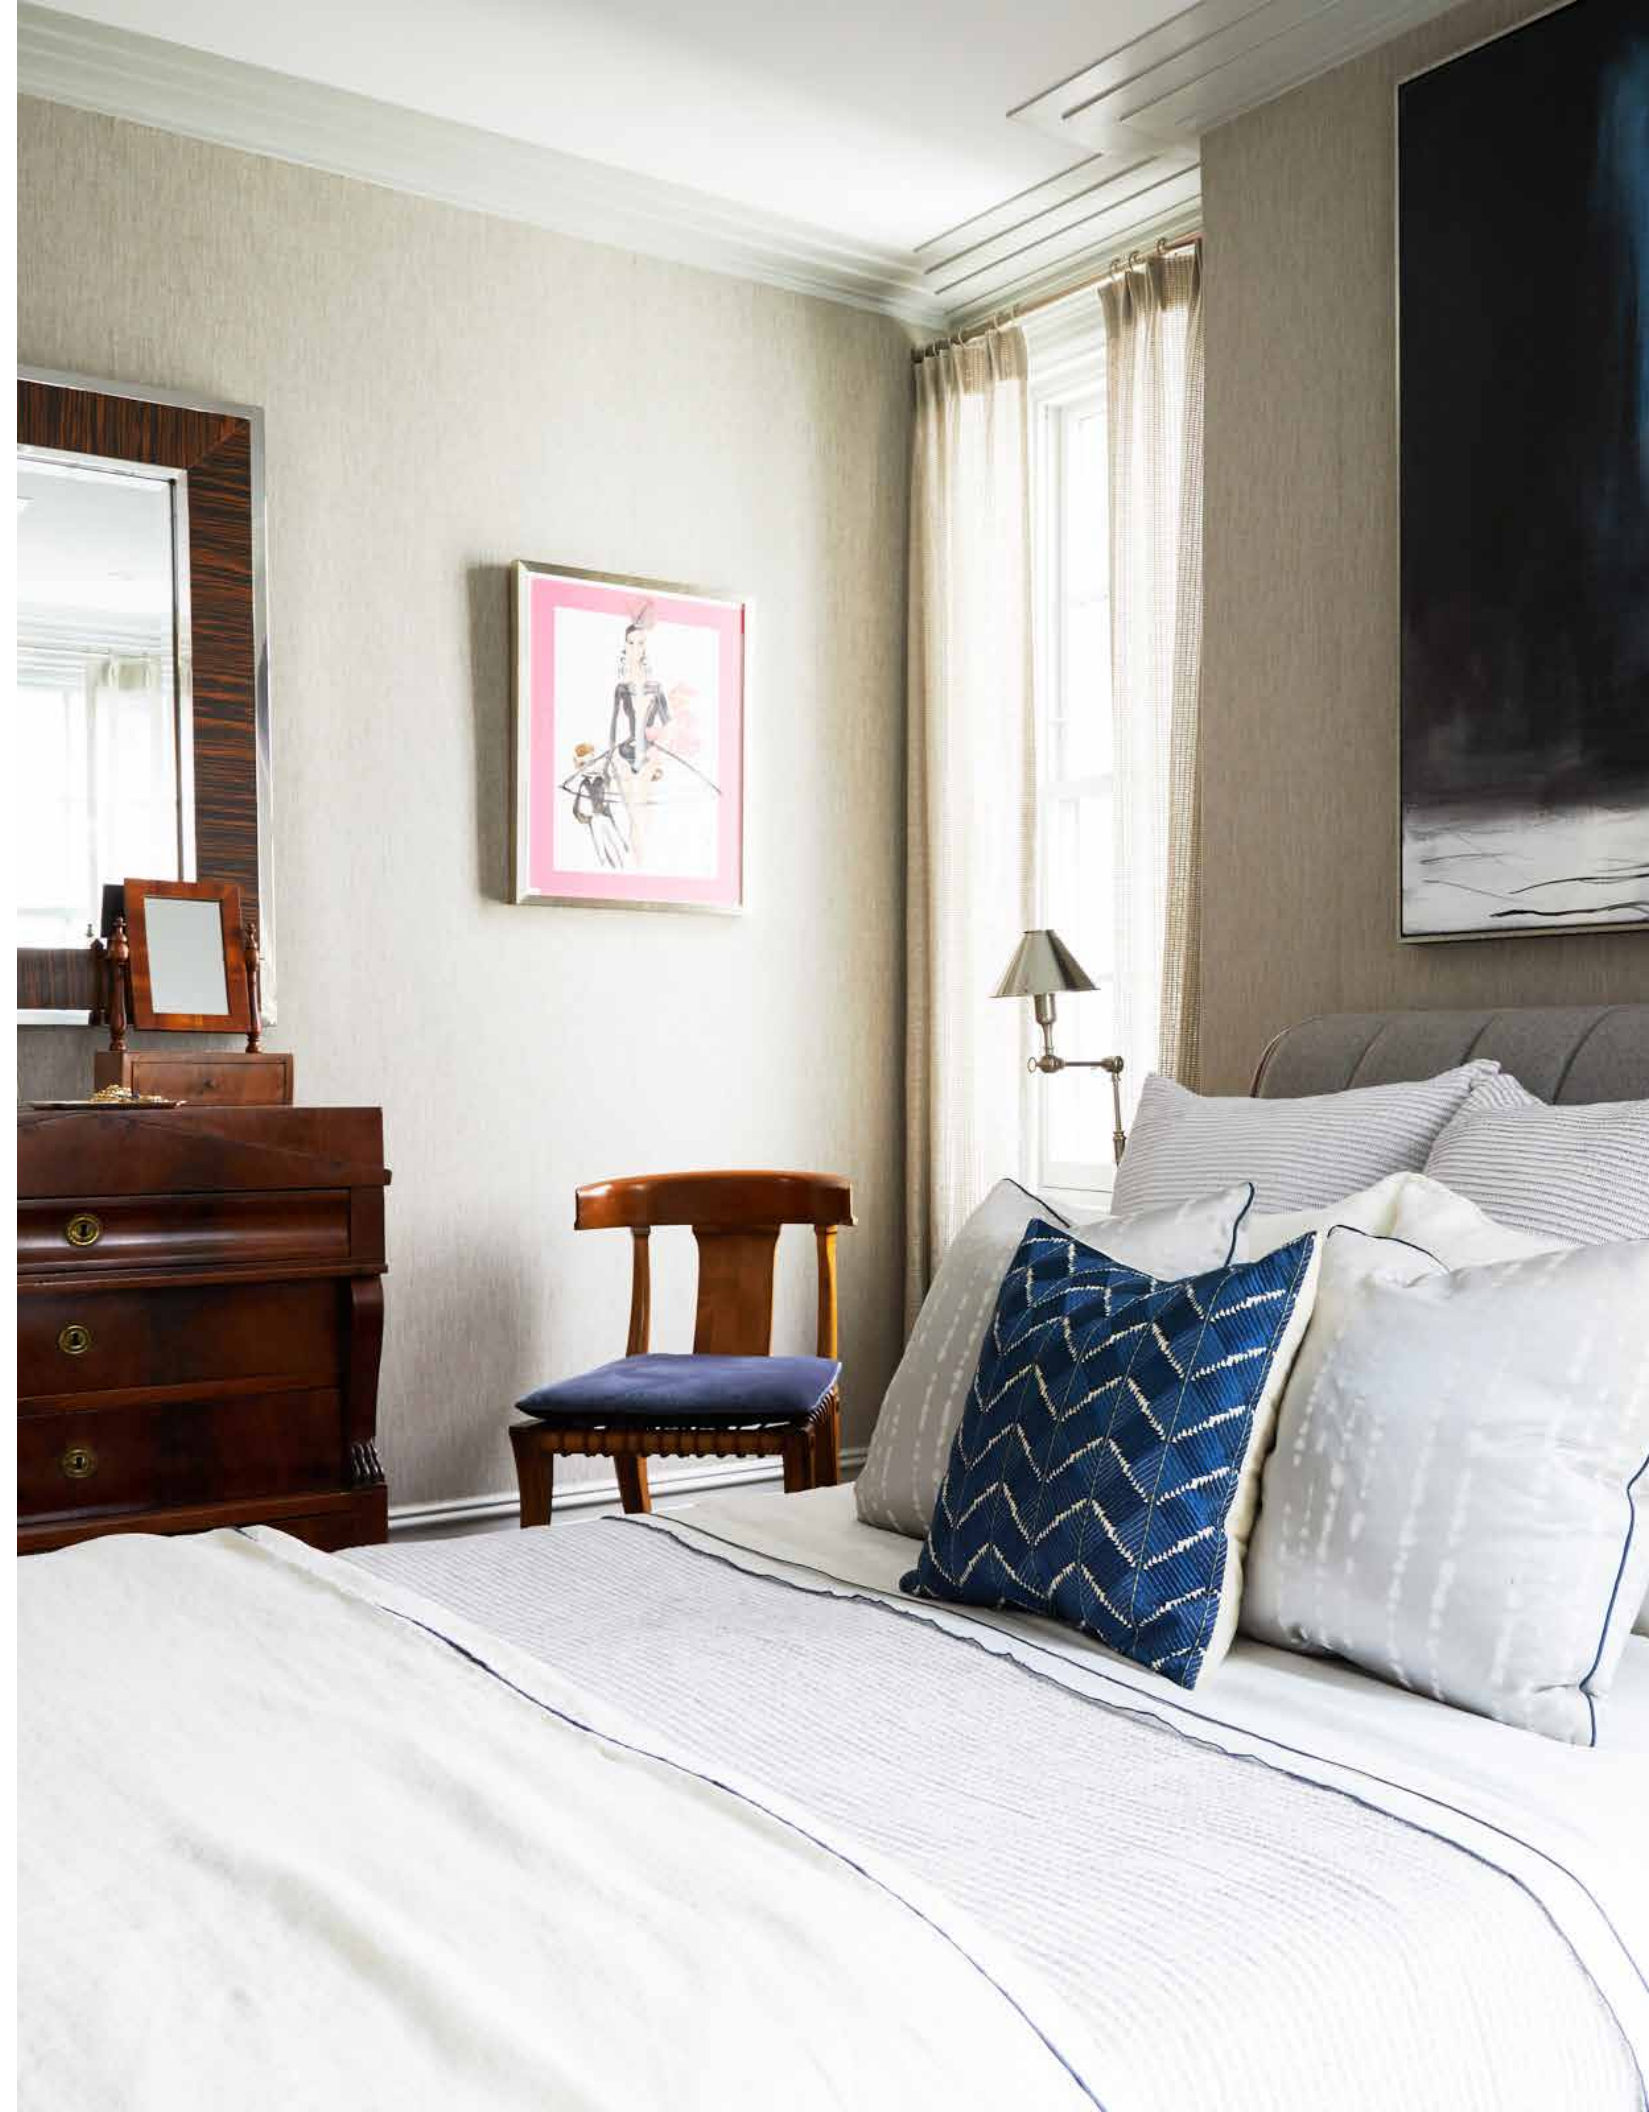

Paradis

MADE IN PORTUGAL

100% COTTON GARMENT
WASHED QUILT COVERLET

white/taupe | white/navy

Madrid

MADE IN PORTUGAL

100% COTTON GARMENT
WASHED BLANKET

grey | white