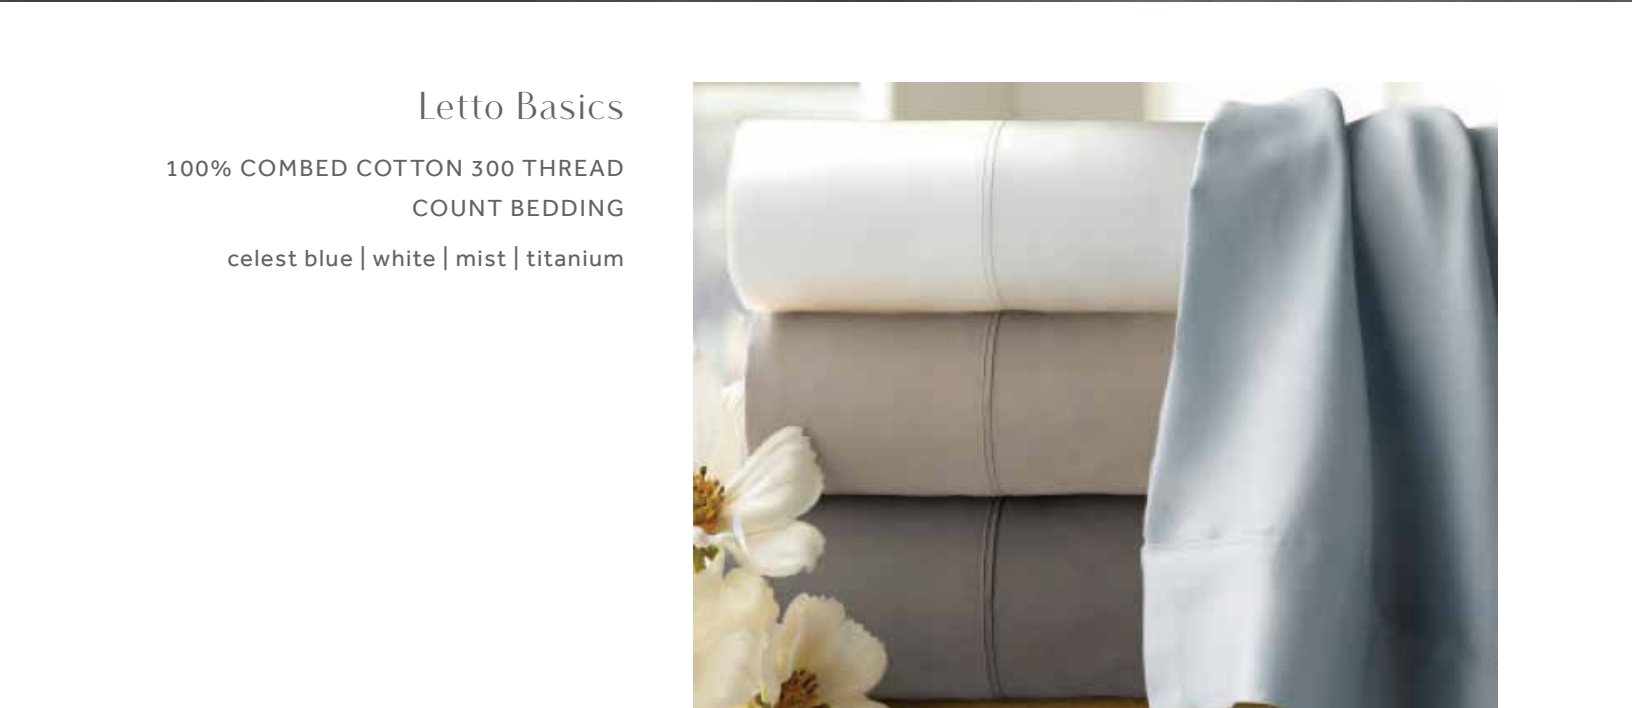

Salerno

60% LYOCELL/TENCEL™, 40% LONG
STAPLE COTTON BEDDING
white/grey | white/champagne

Bamboo

60% RAYON MADE FROM BAMBOO,
40% COTTON BEDDING
silver sage | bisque | grey | white

Lorimer
 60% LYOCELL/TENCEL™, 40% COTTON
 GARMENT WASHED BEDDING
 ice blue | oatmeal | dolphin grey | dusty pink
 coal | white | navy