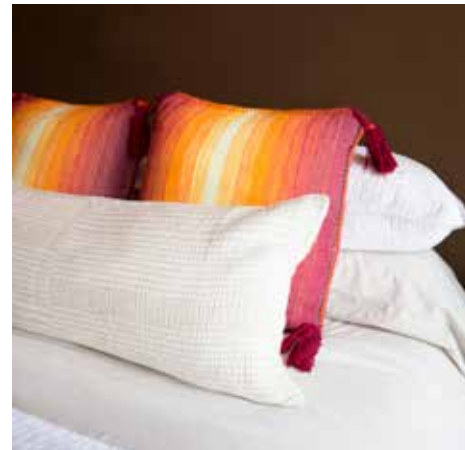

Granada

MADE IN PORTUGAL

100% COTTON THROW PILLOW

20" X 20" | 14" X 36"

white/grey | white/taupe