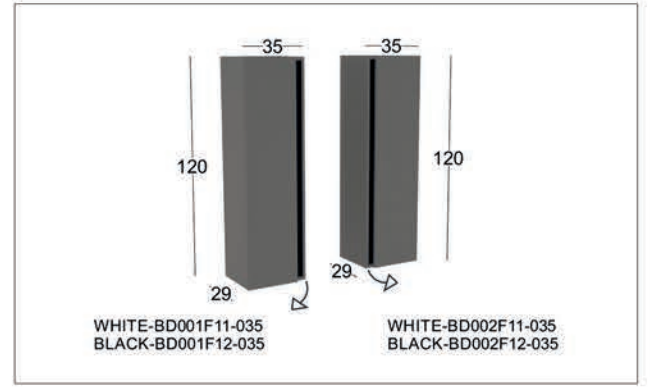

404-SHINY CASHMERE

405-DARK OAK

406-MAT CASHMERE

407-MAT STONE GREY

408-SHINY WHITE

409-SHINY ANTRASIT

410-LIGHT OAK

VL003020-060