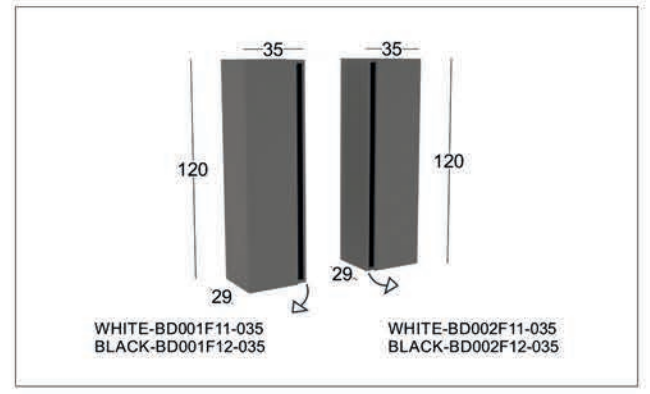

406-MAT CASHMERE

407-MAT STONE GREY

VL002020-080