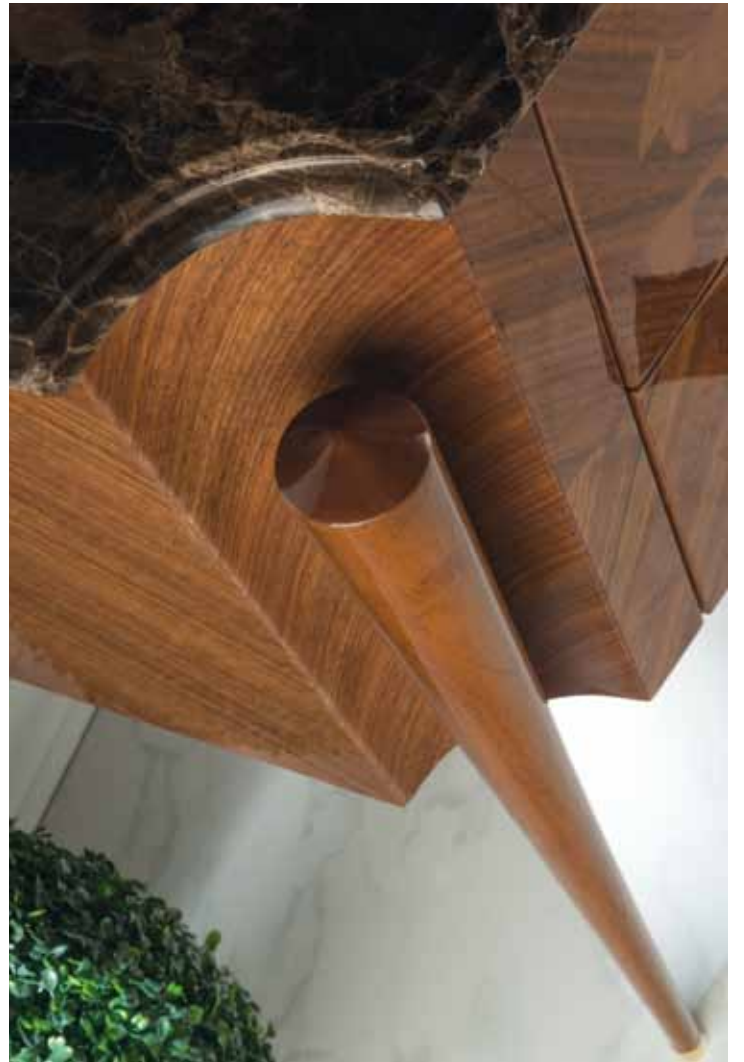

Armadi Art[®]
ANTONIO
VALANTI

Markiz

Armadi Art[®]
ANTONIO
VALANTI

MOBILI DA BAGNO

Armadi Art[®]
ANTONIO
VALANTI

A photograph of a room featuring a gold piano, a potted plant, and a window with sheer curtains. The piano is in the foreground, and the plant is on the right. The window is in the background, showing a view of trees. The floor is light-colored with a marble pattern. The overall aesthetic is elegant and modern.