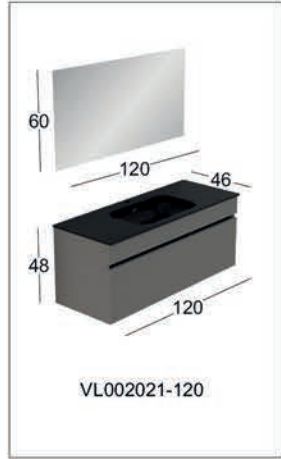

408-SHINY WHITE

409-SHINY ANTRASIT

VL002021-120