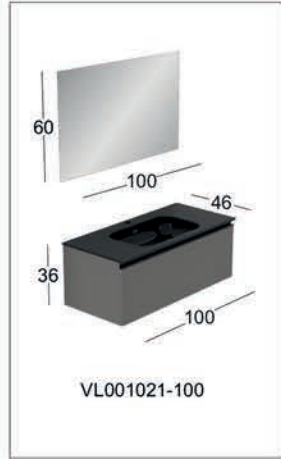

408-SHINY WHITE

409-SHINY ANTRASIT

VL001021-100