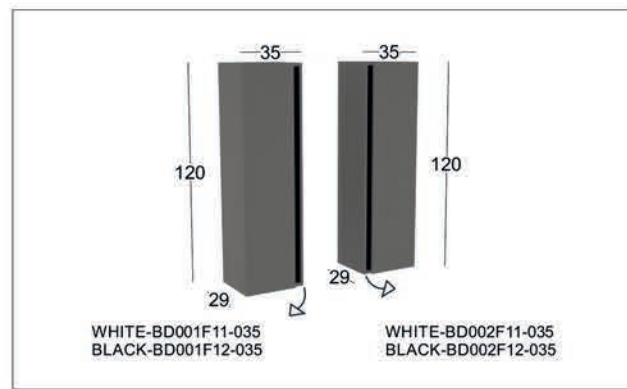

404-SHINY CASHMERE

405-DARK OAK

406-MAT CASHMERE

407-MAT STONE GREY

408-SHINY WHITE

409-SHINY ANTRASIT

410-LIGHT OAK

VL001020-120