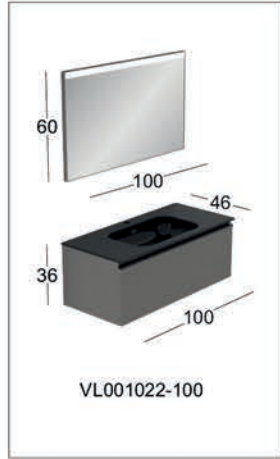

410-LIGHT OAK

VL001022-100