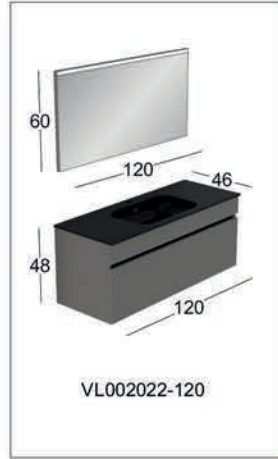

410-LIGHT OAK

VL002022-120