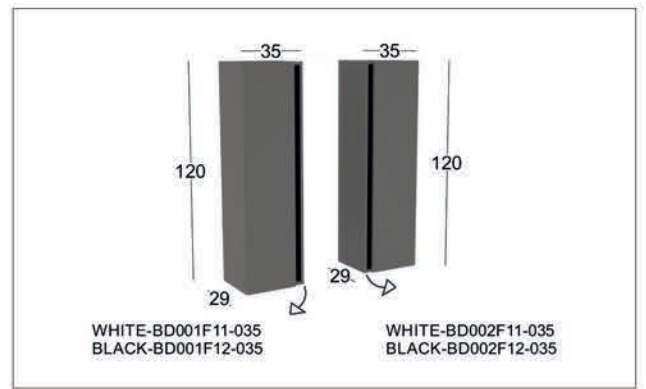

406-MAT CASHMERE

407-MAT STONE GREY

VL003020-120