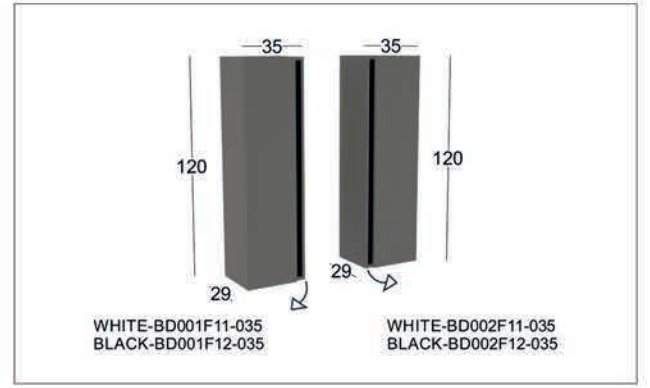

406-MAT CASHMERE

407-MAT STONE GREY

VL003020-100