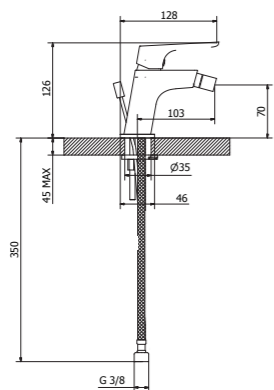

8E401
Bidet mixer