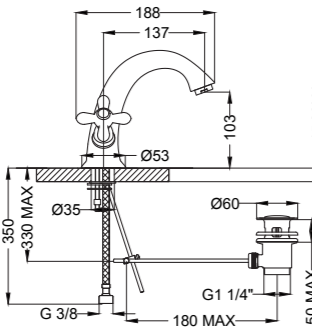

70418
One hole
bidet mixer

70317
3 holes wall mounted
basin mixer

70167
Bath mixer
with shower set

70300
One hole
wash basin mixer

70411
One hole
bidet mixer

70298
Shower mixer
without shower set

70000
1/2 built in stopcock