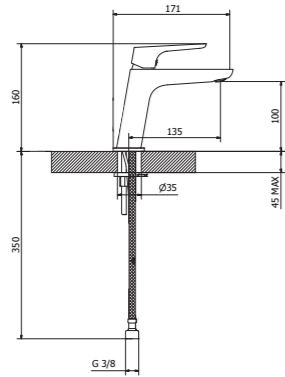

8E301
Wash basin mixer