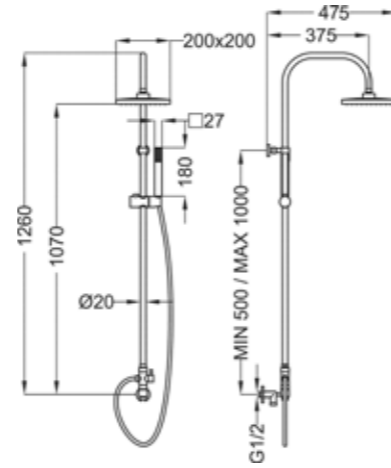

15338
Shower column