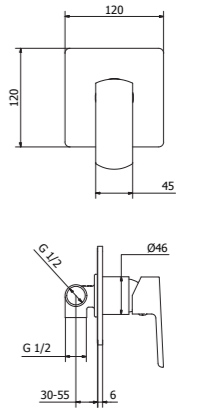

8E301
Wash basin mixer

8E210
Shower mixer

8E312
Wall mounted basin mixer

8E401
Bidet mixer