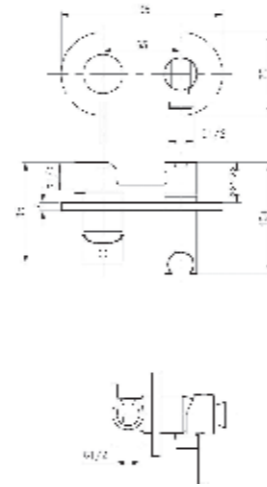

Square shut-off set

Matt Black /BB

Cod. 03330BB

19254
Square concealed mixer
with water outlet
and shower holder

19253
Round concealed mixer
with water outlet
and shower holder

03330
Square shut-off set

03329
Round shut-off set