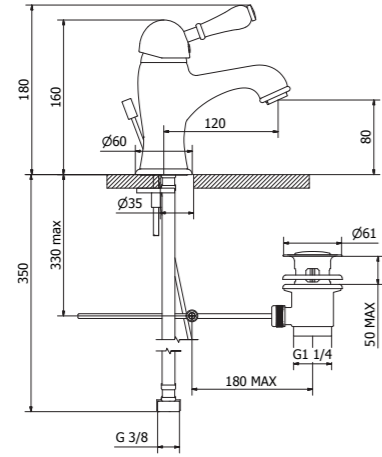

9Z301
Wash basin mixer