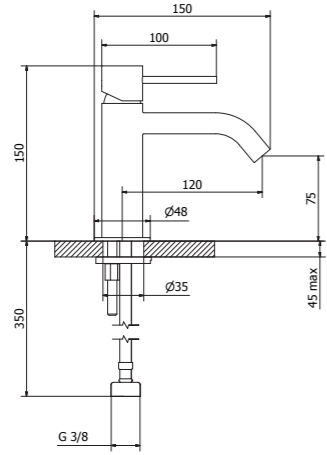

73335
Medium wash
basin mixer