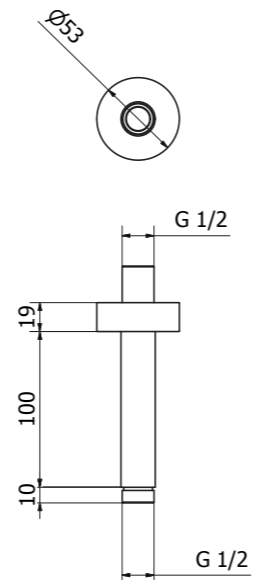

03248
Round ceiling mounted shower arm L=100 mm