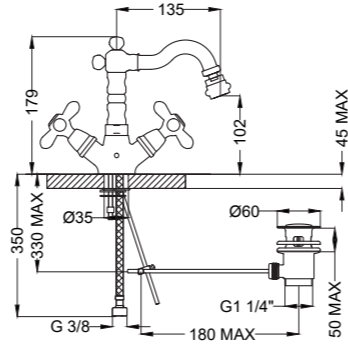

70418
One hole
bidet mixer

70317
3 holes wall mounted
basin mixer

70167
Bath mixer
with shower set

70300
One hole
wash basin mixer

70411
One hole
bidet mixer

70298
Shower mixer
without shower set

70000
1/2 built in stopcock