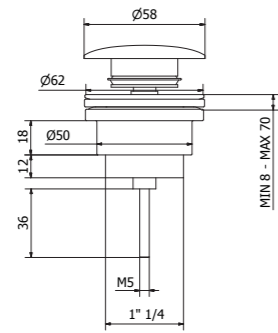

01655
Clic clac pop up
waste