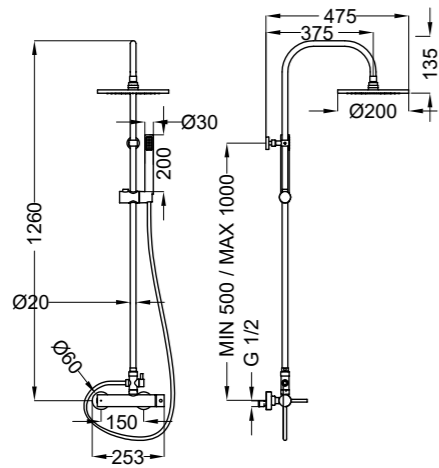

15337
Shower column

15343
Shower column