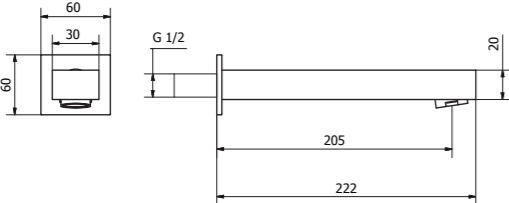

03290
Bath filler

03140
Bath filler