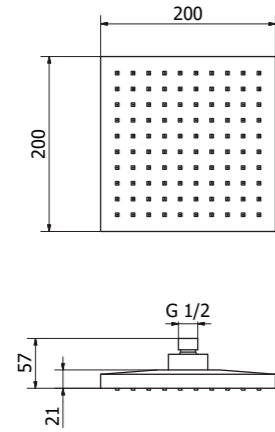

Gold /33 - Bronze /GG

Cod. 1533633

Cod. 15336GG

01497
Square brass shower head DN 200x200

03244
Square wall mounted shower arm L=380 mm

15336
Old style shower head with wall mounted shower arm

03241
Square ceiling mounted shower arm L=100 mm