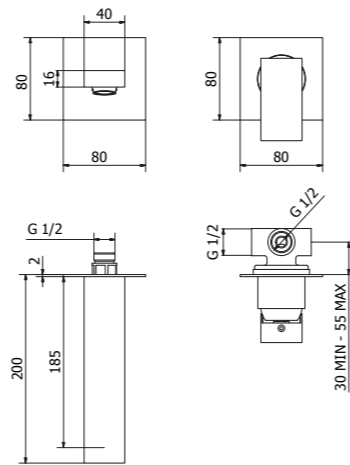

8G318
Wall mounted basin mixer 2 pcs.