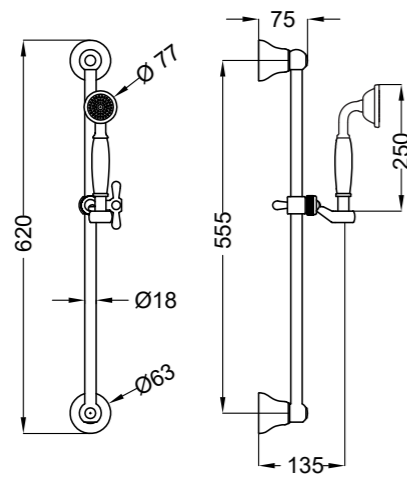

Gold /33 - Bronze /GG

Cod. 1527233

Cod. 15272GG

15278
Square slide bar

15276
Round slide bar

15272
Old style slide bar

Shower heads with shower arms

Square brass shower head DN 200x200