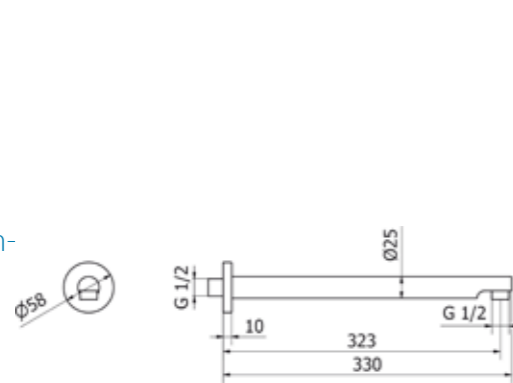

03246
Round wall mounted shower arm L=330 mm

03248
Round ceiling mounted shower arm L=100 mm