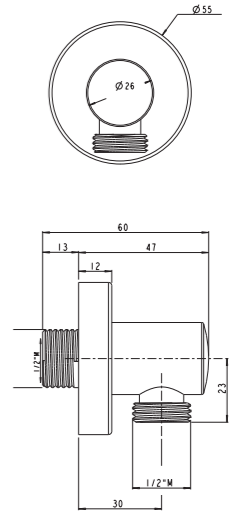

03203
Square brass shower kit with water outlet

03201
Round brass shower kit with water outlet

01824
1/2 x 1/2 Square water outlet

01823
1/2 x 1/2 Round water outlet

03206
Old style shower set with water outlet