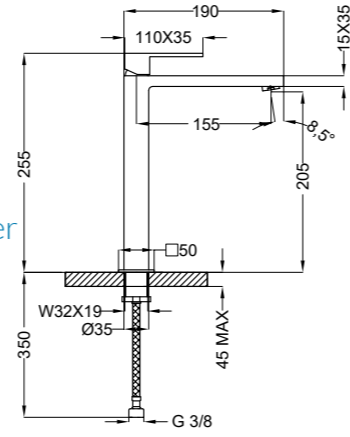

8G370
Super wash basin mixer