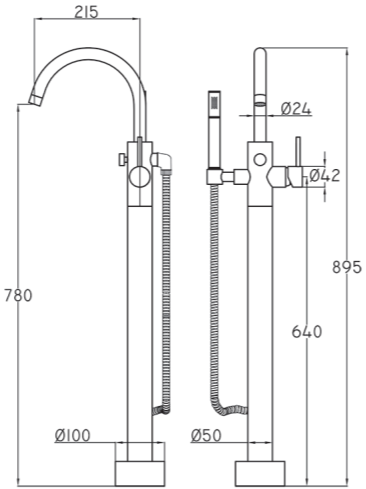

1629A1
Bath column