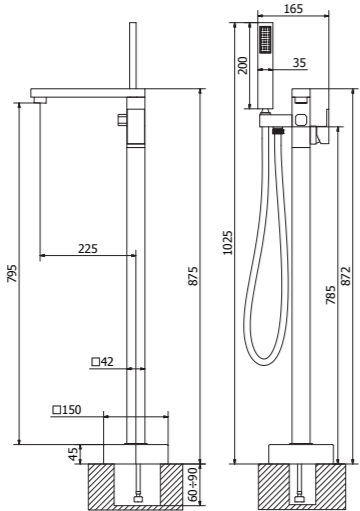

8G155
Bath column