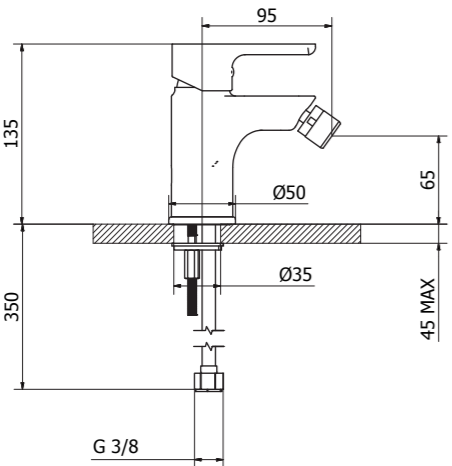

03221
Shower set

86401
Bidet mixer

86160
Bath mixer