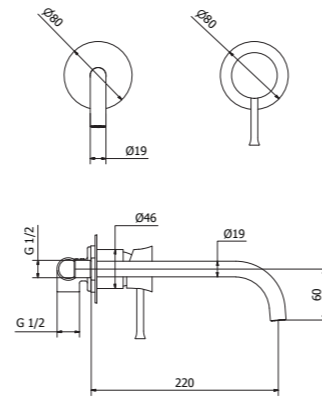

8Y318
Wall mounted basin mixer 2 pcs.