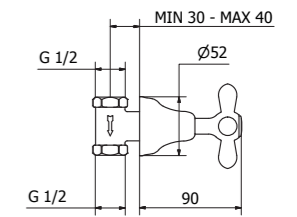

70418
One hole
bidet mixer

70317
3 holes wall mounted
basin mixer

70167
Bath mixer
with shower set

70300
One hole
wash basin mixer

70411
One hole
bidet mixer

70298
Shower mixer
without shower set

70000
1/2 built in stopcock