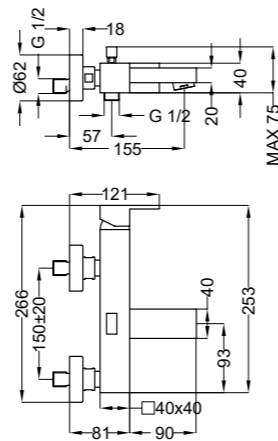

8G210
Shower mixer

8G000
Concealed shower mixer

8G316
Wall mounted basin mixer

03223
Shower set