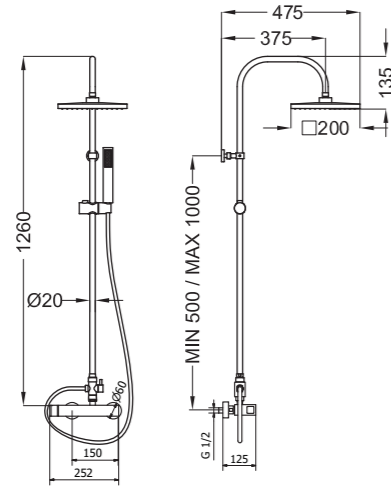

15338
Shower column

15339
Shower column