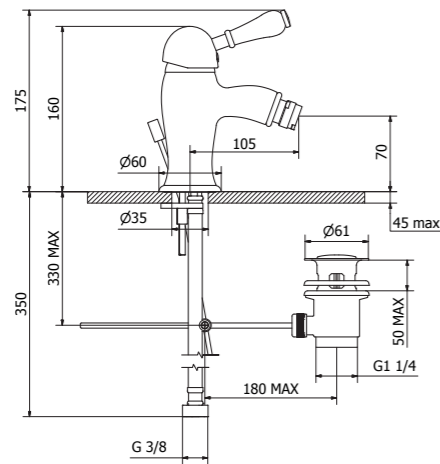

9Z081
Concealed bath-shower mixer

9Z401
Bidet mixer

9Z427
Bidet mixer lateral lever

03226
Shower set

9Z160
Bath mixer

9Z210
Shower mixer

Daisy

S e r i e s