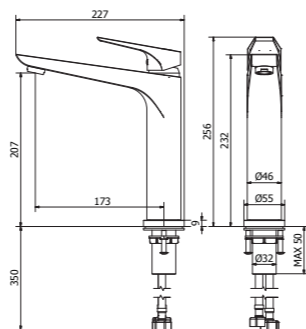

17525
Sink mixer with
SILICONE hose
and movable shower
TOTAL BLACK

17813
Sink mixer with
swivel P spout

17810
Sink mixer with
swivel L spout

17828
Swivel sink mixer

NOTE

// GENERAL TERMS AND CONDITIONS OF SALE