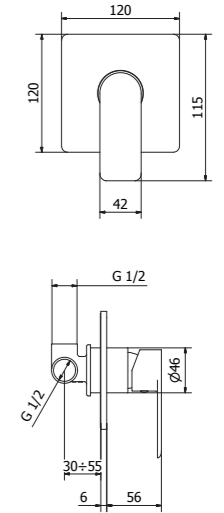

8X210
Shower mixer

8X314
Wall mounted basin mixer

8X010
Concealed bath-shower mixer

8X401
Bidet mixer