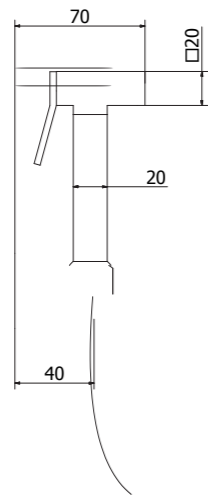

Square shut-off set

Matt Black /BB

Cod. 03330BB

19254
Square concealed mixer
with water outlet
and shower holder

19253
Round concealed mixer
with water outlet
and shower holder

03330
Square shut-off set

03329
Round shut-off set