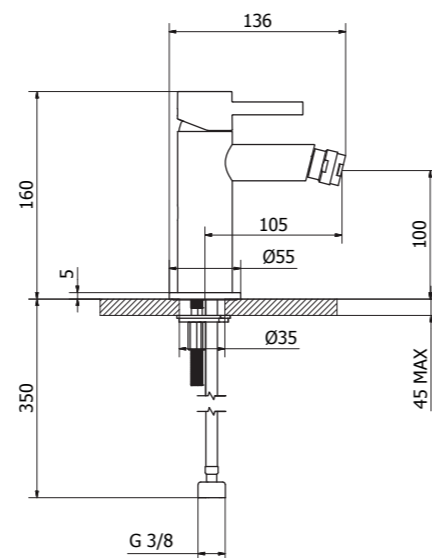

73080
Concealed
shower mixer

73081
Concealed
bath-shower mixer