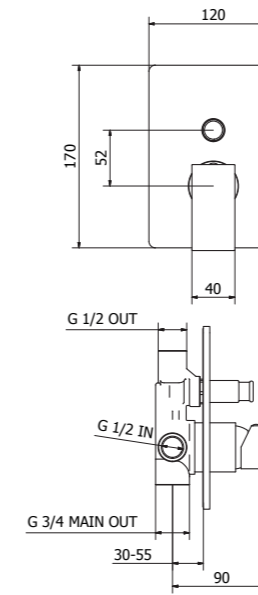

8G010
Concealed bath-shower mixer