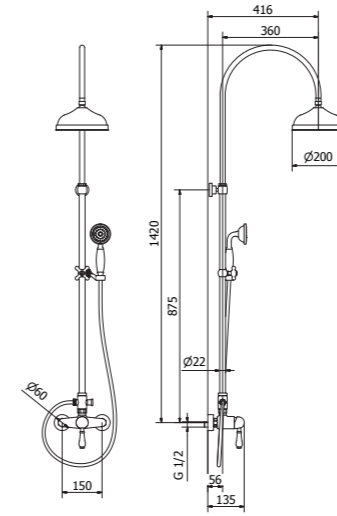

15342
Shower column