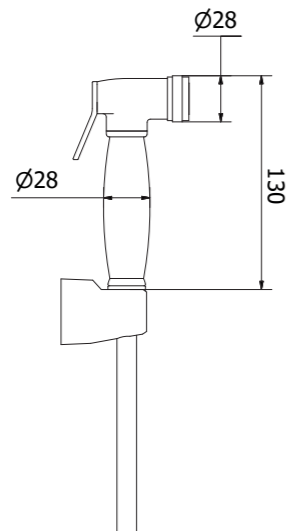

03327
Old style shut off set