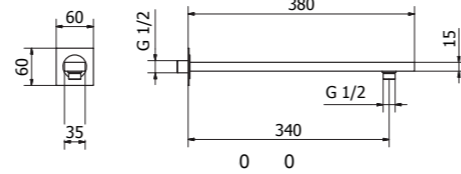

Gold /33 - Bronze /GG

Cod. 1533633

Cod. 15336GG

01497
Square brass shower head DN 200x200

03244
Square wall mounted shower arm L=380 mm

15336
Old style shower head with wall mounted shower arm

03241
Square ceiling mounted shower arm L=100 mm