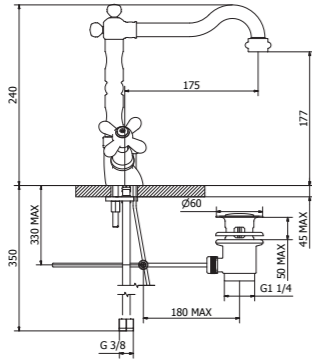

70418
One hole
bidet mixer

70317
3 holes wall mounted
basin mixer

70167
Bath mixer
with shower set

70300
One hole
wash basin mixer

70411
One hole
bidet mixer

70298
Shower mixer
without shower set

70000
1/2 built in stopcock