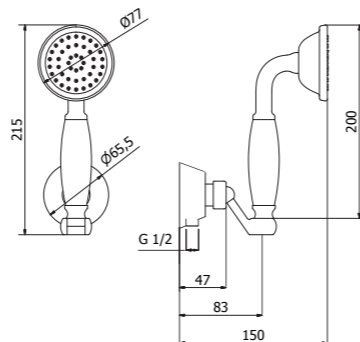

03226
Old style shower set