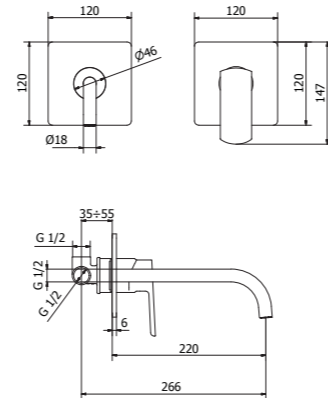

8E341
High wash basin mixer

8E210
Shower mixer

8E000
Concealed shower mixer

8E312
Wall mounted basin mixer

8E318
Wall mounted basin mixer 2 pcs.

8E010
Concealed bath-shower mixer

03221
Shower set

8E401
Bidet mixer