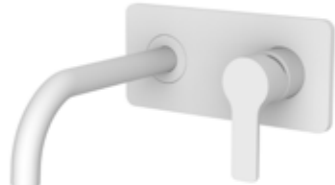

Cod. 86312DD