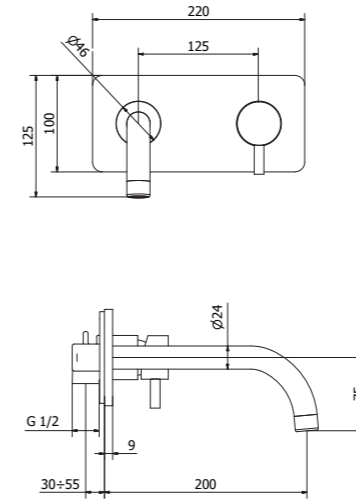

73312
Wall mounted
basin mixer