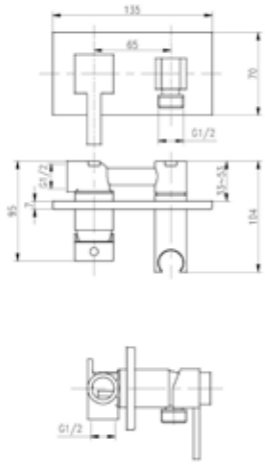

19254
Square concealed mixer
with water outlet
and shower holder