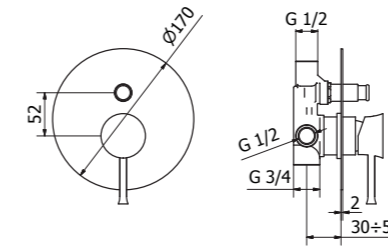

8Y010
Concealed bath-shower mixer