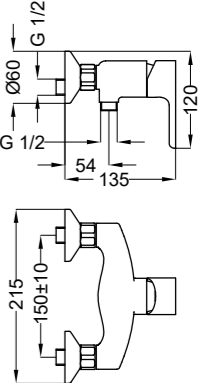

86210
Shower mixer