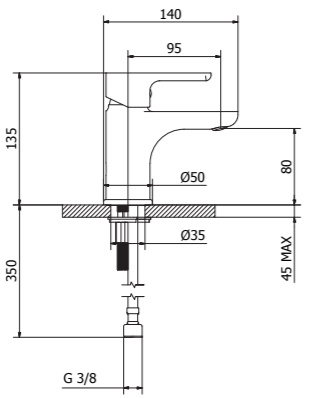

86301
Wash basin mixer