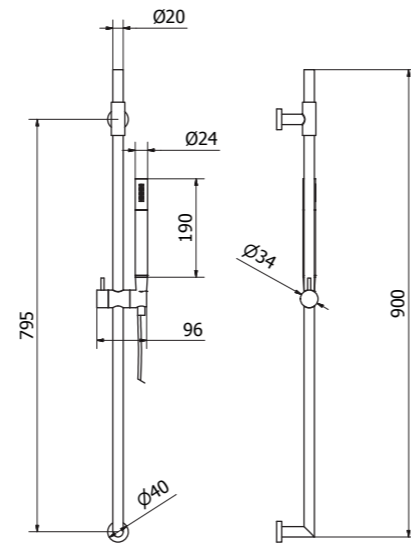

Gold /33 - Bronze /GG

Cod. 1527233

Cod. 15272GG

15278
Square slide bar

15276
Round slide bar

15272
Old style slide bar

Shower heads with shower arms

Square brass shower head DN 200x200