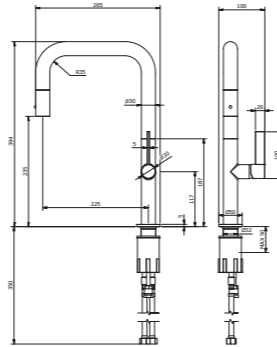

Cod. 17815GG

17821
Sink mixer P spout
with PULL-DOWN
2 jets shower

17822
Sink mixer L spout
with PULL-DOWN
2 jets shower

17815
Old style sink mixer

17818
Sink mixer with
swivel P spout

17817
Sink mixer with
swivel L spout