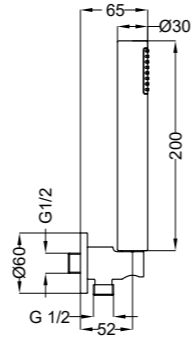

03201
Round brass shower kit with water outlet