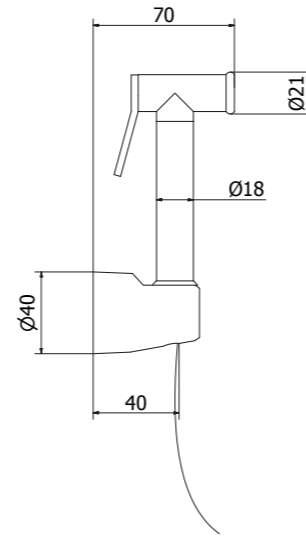

03329
Round shut-off set