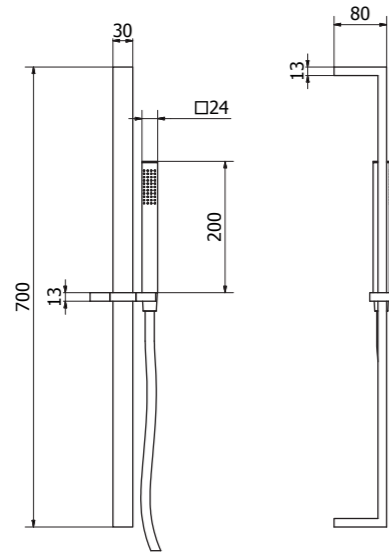

Gold /33 - Bronze /GG

Cod. 1527233

Cod. 15272GG

15278
Square slide bar

15276
Round slide bar

15272
Old style slide bar

Shower heads with shower arms

Square brass shower head DN 200x200