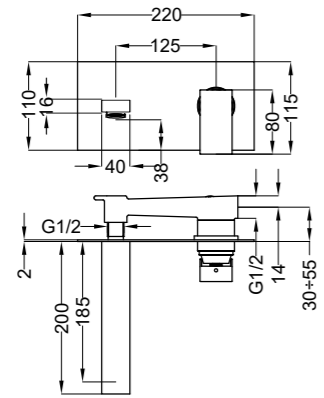

8G316
Wall mounted basin mixer