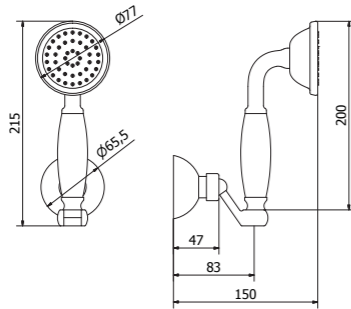

03203
Square brass shower kit with water outlet

03201
Round brass shower kit with water outlet

01824
1/2 x 1/2 Square water outlet

01823
1/2 x 1/2 Round water outlet

03206
Old style shower set with water outlet