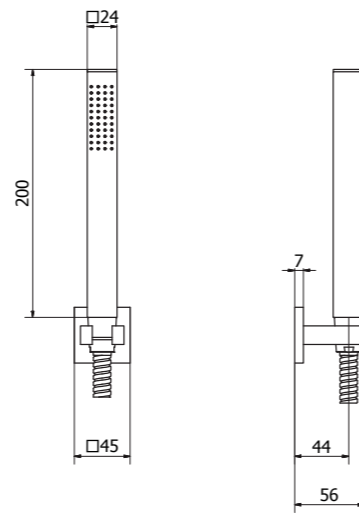

03203
Square brass shower kit with water outlet

03201
Round brass shower kit with water outlet

01824
1/2 x 1/2 Square water outlet

01823
1/2 x 1/2 Round water outlet

03221
Round shower set

03226
Old style shower set