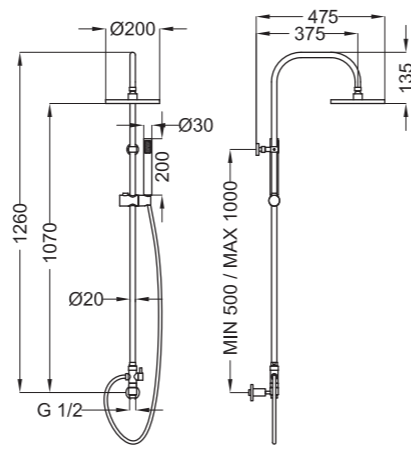

15337
Shower column