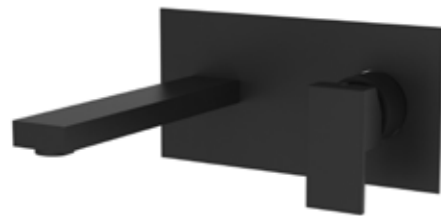

Cod. 8G370BB

Bidet mixer with clic clac waste

Matt Black /BB

Cod. 8G401BB

Wall mounted basin mixer with clic clac waste

Matt Black /BB

Cod. 8G316BB

Bath mixer without shower set