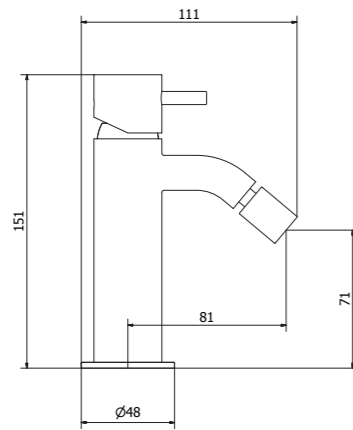

73302
Wash basin mixer

73405
Bidet mixer