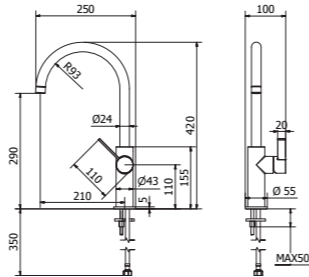

17813
Sink mixer with
swivel P spout