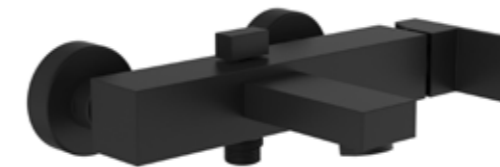

Cod. 8G160BB