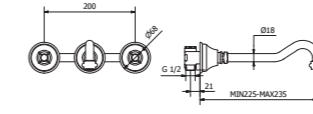

70317
3 holes wall mounted
basin mixer