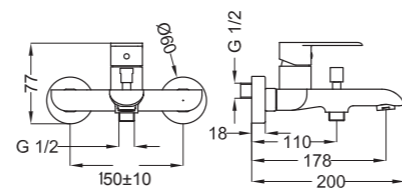

8X318
Wall mounted basin mixer 2 pcs.

8X010
Concealed bath-shower mixer

03221
Shower set

8X401
Bidet mixer

8X160
Bath mixer

Scaccomatto

S e r i e s

Gold
33