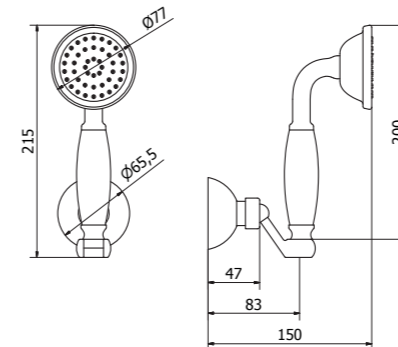

03226
Shower set