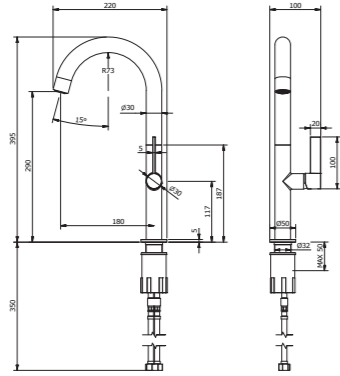

Cod. 17815GG

17821
Sink mixer P spout
with PULL-DOWN
2 jets shower

17822
Sink mixer L spout
with PULL-DOWN
2 jets shower

17815
Old style sink mixer

17818
Sink mixer with
swivel P spout

17817
Sink mixer with
swivel L spout