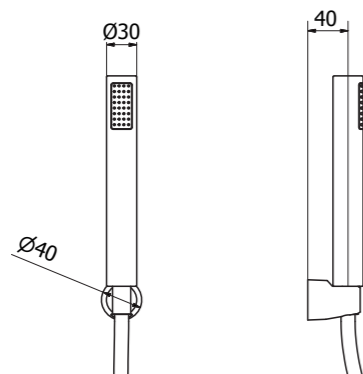

03221
Round shower set