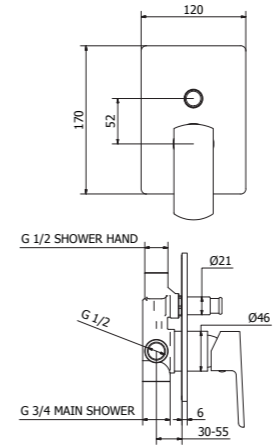

8E341
High wash basin mixer

8E210
Shower mixer

8E000
Concealed shower mixer

8E312
Wall mounted basin mixer

8E318
Wall mounted basin mixer 2 pcs.

8E010
Concealed bath-shower mixer

03221
Shower set

8E401
Bidet mixer