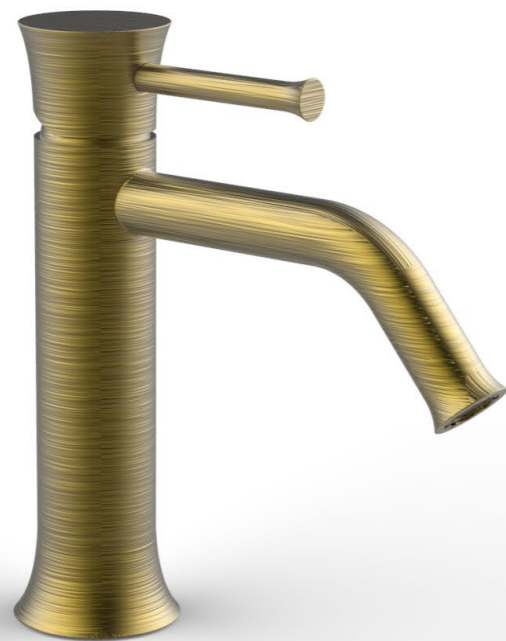

8X318
Wall mounted basin mixer 2 pcs.

8X010
Concealed bath-shower mixer

03221
Shower set

8X401
Bidet mixer

8X160
Bath mixer

Scaccomatto

S e r i e s

Gold
33