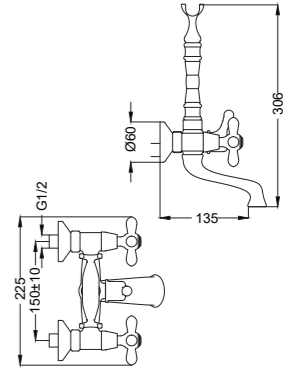

70418
One hole
bidet mixer

70317
3 holes wall mounted
basin mixer

70167
Bath mixer
with shower set

70300
One hole
wash basin mixer

70411
One hole
bidet mixer

70298
Shower mixer
without shower set

70000
1/2 built in stopcock