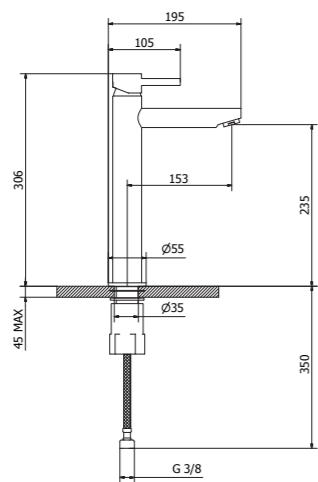

73402
Bidet mixer

73370
High wash
basin mixer