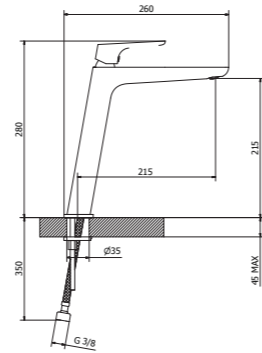

8E341
High wash basin mixer