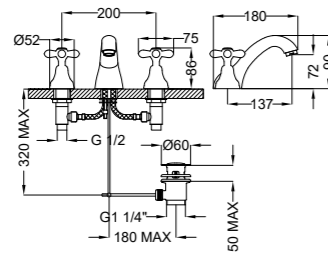

70312
3 holes wash
basin mixer