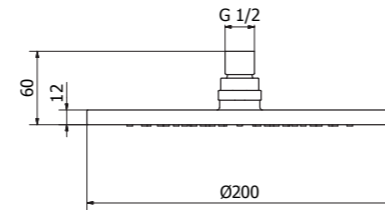

01498
Round brass shower head DN 200