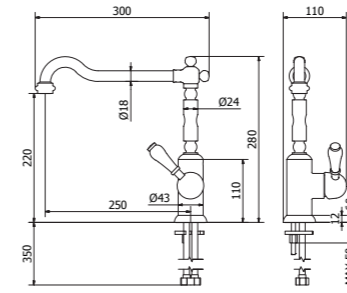

Cod. 17815GG

17821
Sink mixer P spout
with PULL-DOWN
2 jets shower

17822
Sink mixer L spout
with PULL-DOWN
2 jets shower

17815
Old style sink mixer

17818
Sink mixer with
swivel P spout

17817
Sink mixer with
swivel L spout