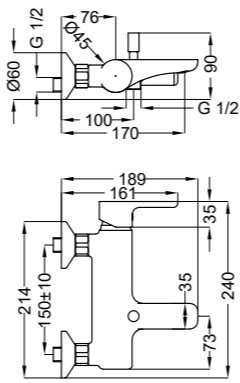

86301
Wash basin mixer

86171
Vertical bath mixer

86210
Shower mixer

86370
Super wash basin mixer

86000
Concealed shower mixer

86312
Wall mounted basin mixer

03221
Shower set

86160
Bath mixer