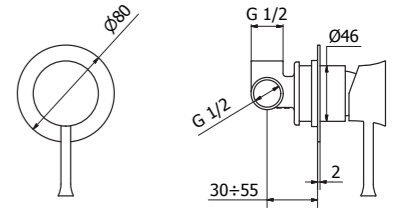

8Y000
Concealed shower mixer