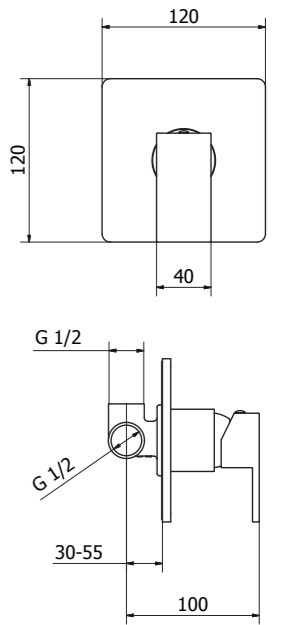

8G000
Concealed shower mixer