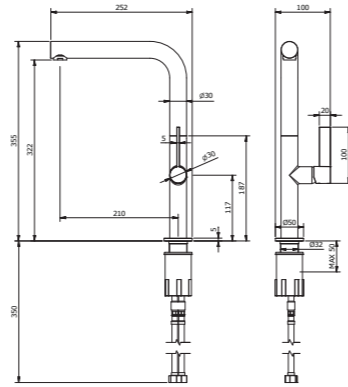

Cod. 17815GG

17821
Sink mixer P spout
with PULL-DOWN
2 jets shower

17822
Sink mixer L spout
with PULL-DOWN
2 jets shower

17815
Old style sink mixer

17818
Sink mixer with
swivel P spout

17817
Sink mixer with
swivel L spout