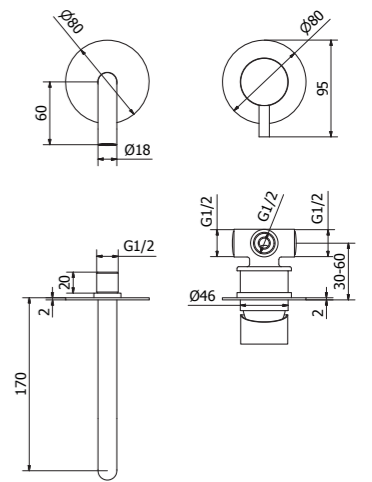

73318
Wall mounted
basin mixer 2 pieces