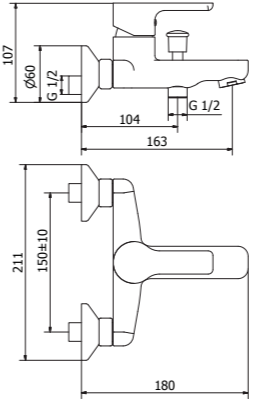

86171
Vertical bath mixer