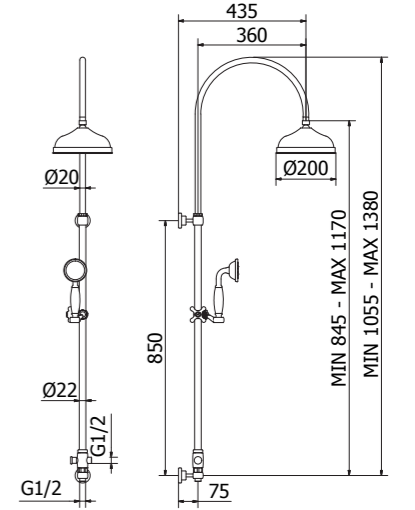

15335
Shower column