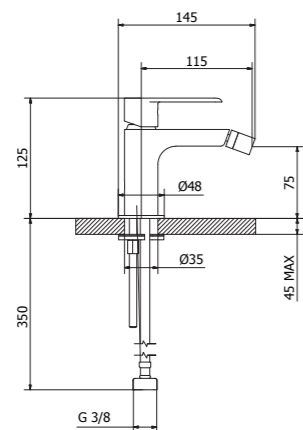

8X318
Wall mounted basin mixer 2 pcs.

8X010
Concealed bath-shower mixer

03221
Shower set

8X401
Bidet mixer

8X160
Bath mixer

Scaccomatto

S e r i e s

Gold
33