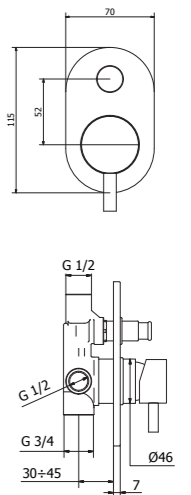

73081
Concealed
bath-shower mixer