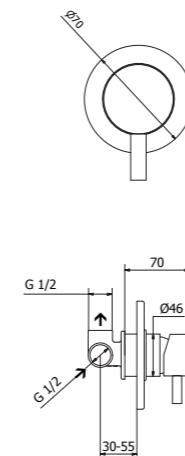

73080
Concealed
shower mixer