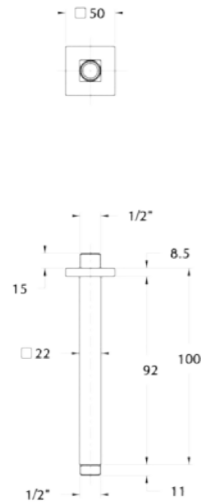

Gold /33 - Bronze /GG

Cod. 1533633

Cod. 15336GG

01497
Square brass shower head DN 200x200

03244
Square wall mounted shower arm L=380 mm

15336
Old style shower head with wall mounted shower arm

03241
Square ceiling mounted shower arm L=100 mm