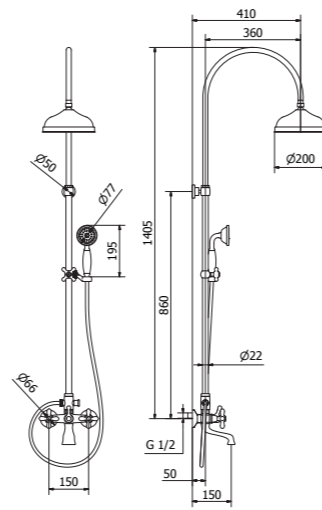

15341
Shower column