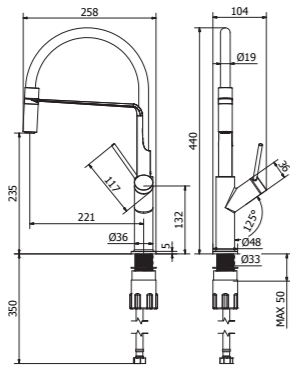

17525
Sink mixer with
SILICONE hose
and movable shower
TOTAL BLACK