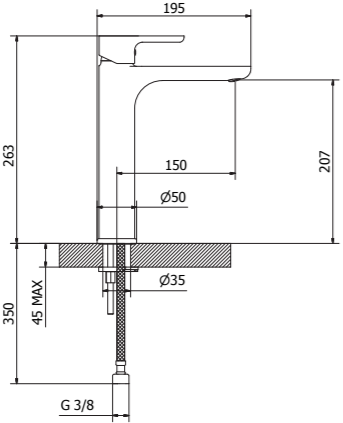

86331
Medium wash basin mixer

86171
Vertical bath mixer

86210
Shower mixer

86370
Super wash basin mixer

86347
High wash basin mixer

86000
Concealed shower mixer

86010
Concealed bath-shower mixer

86312
Wall mounted basin mixer