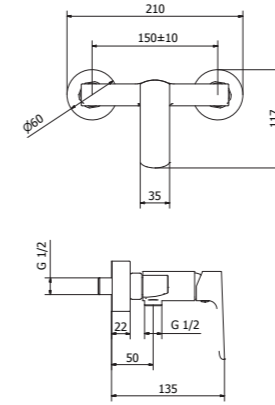

8E210
Shower mixer