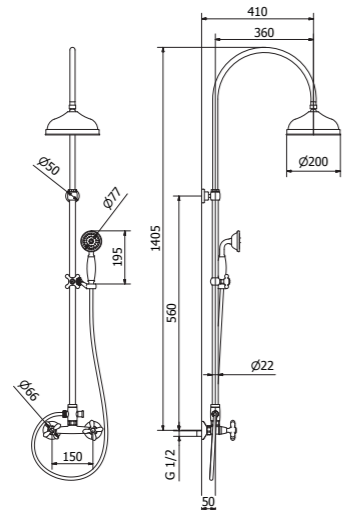

15340
Shower column