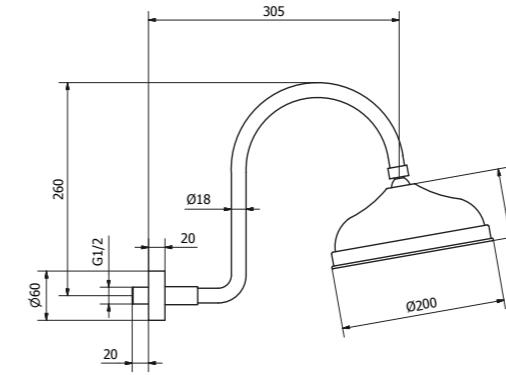

Gold /33 - Bronze /GG

Cod. 1533633

Cod. 15336GG

01497
Square brass shower head DN 200x200

03244
Square wall mounted shower arm L=380 mm

15336
Old style shower head with wall mounted shower arm

03241
Square ceiling mounted shower arm L=100 mm