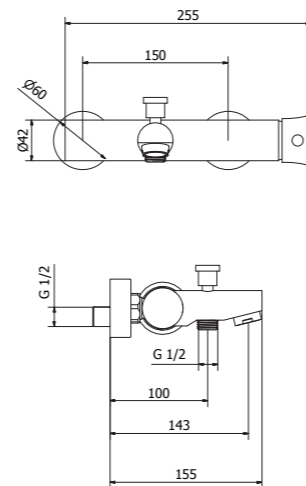

8Y210
Shower mixer

8Y312
Wall mounted basin mixer

03221
Shower set

8Y401
Bidet mixer