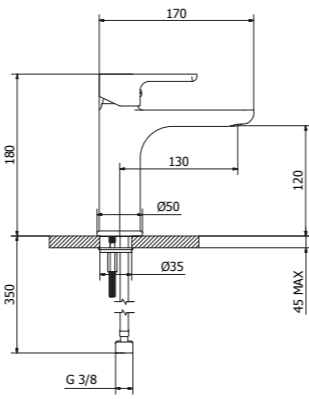

86331
Medium wash basin mixer